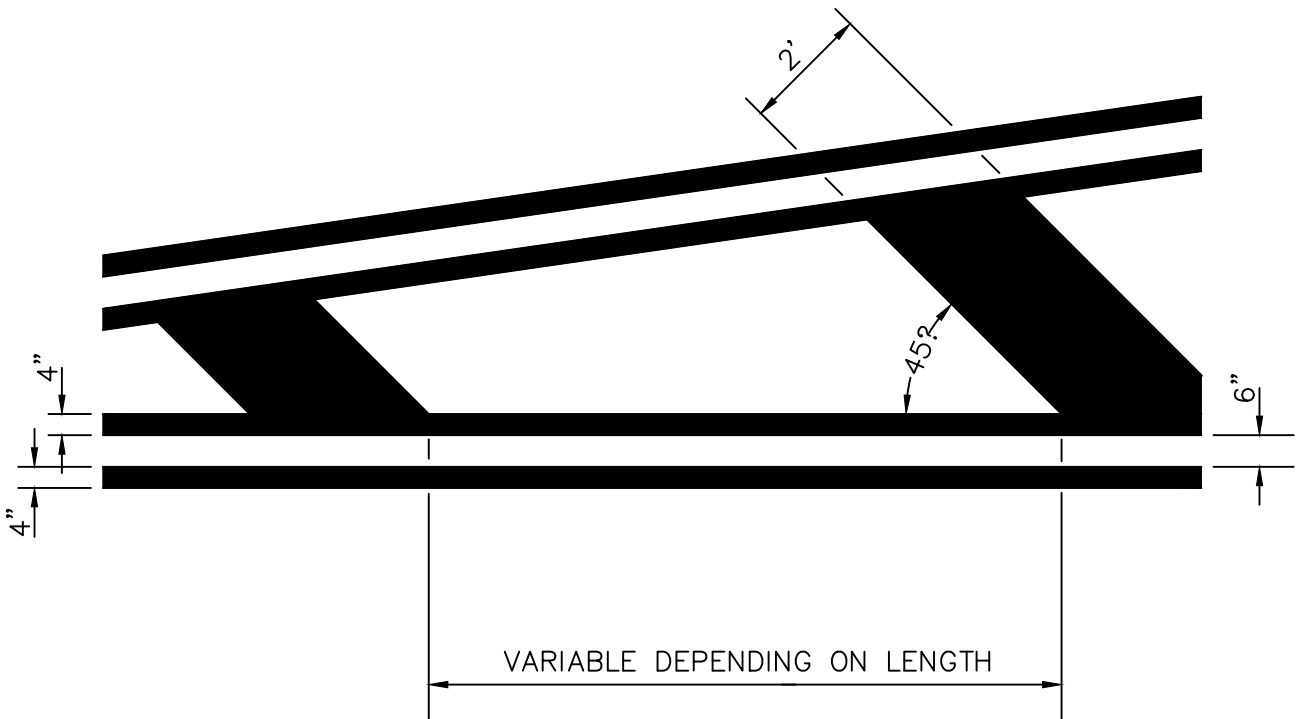

(YELLOW)

CITY OF CORDELE, GEORGIA - STANDARD DETAIL

TYPICAL CENTER ISLAND

DETAIL NO:

T-006

DATE: