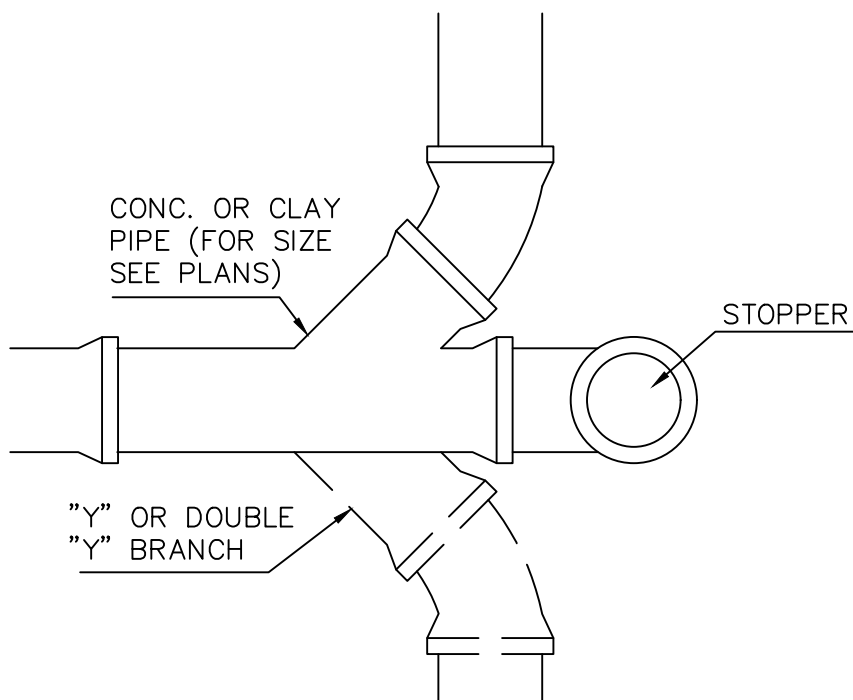

ELEVATION VIEW

PLAN VIEW

CITY OF CORDELE, GEORGIA - STANDARD DETAIL

CLEANOUT IN PAVED AREAS

DETAIL NO:

S-007B

DATE: