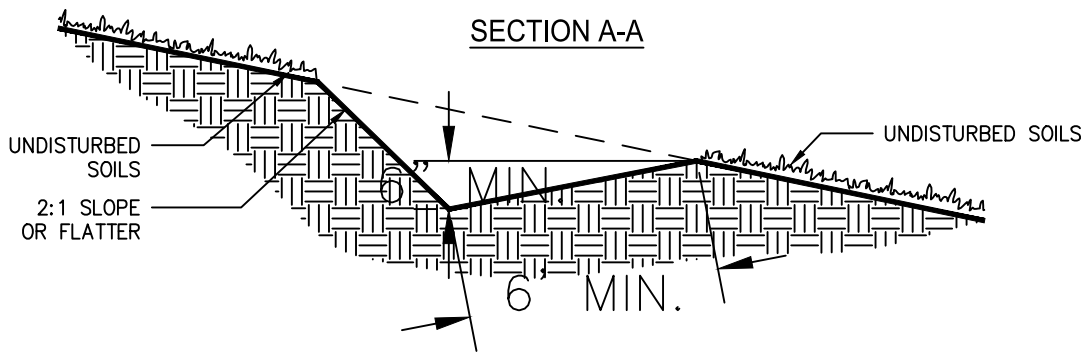

LEVEL SPREADER

PLAN

SECTION A-A

ISOMETRIC VIEW - NOT TO SCALE

CITY OF CORDELE, GEORGIA - STANDARD DETAIL

LEVEL SPREADER

DETAIL NO:

E-006