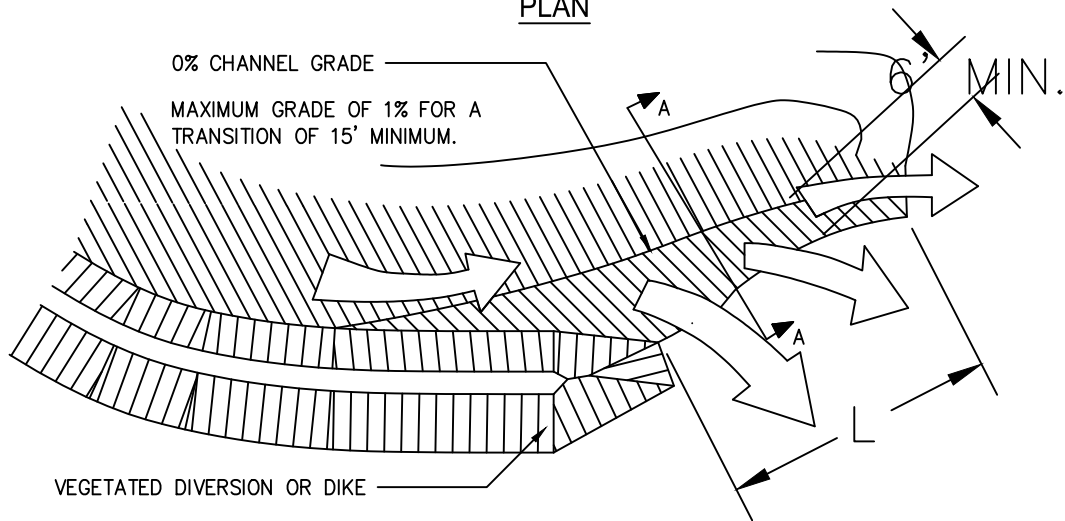

LEVEL SPREADER

PLAN

SECTION A-A

ISOMETRIC VIEW - NOT TO SCALE

CITY OF CORDELE, GEORGIA - STANDARD DETAIL

LEVEL SPREADER

DETAIL NO:

E-006