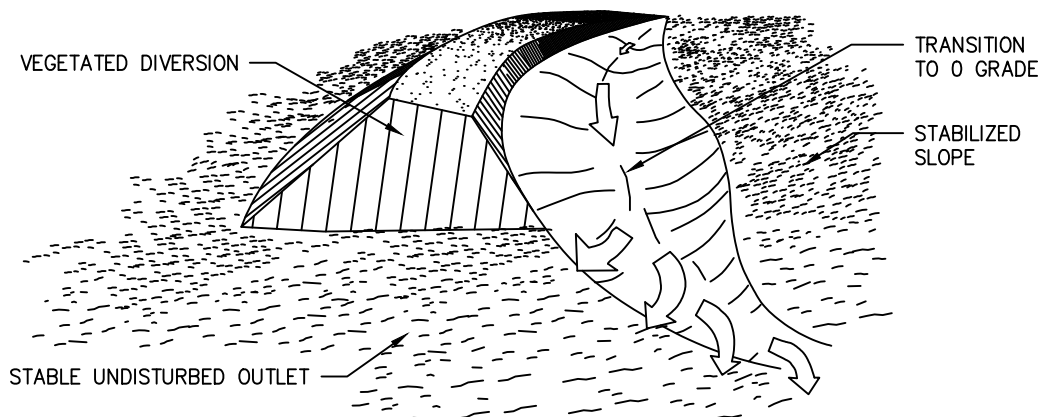

LEVEL SPREADER

PLAN

SECTION A-A

ISOMETRIC VIEW - NOT TO SCALE

CITY OF CORDELE, GEORGIA - STANDARD DETAIL

LEVEL SPREADER

DETAIL NO:

E-006