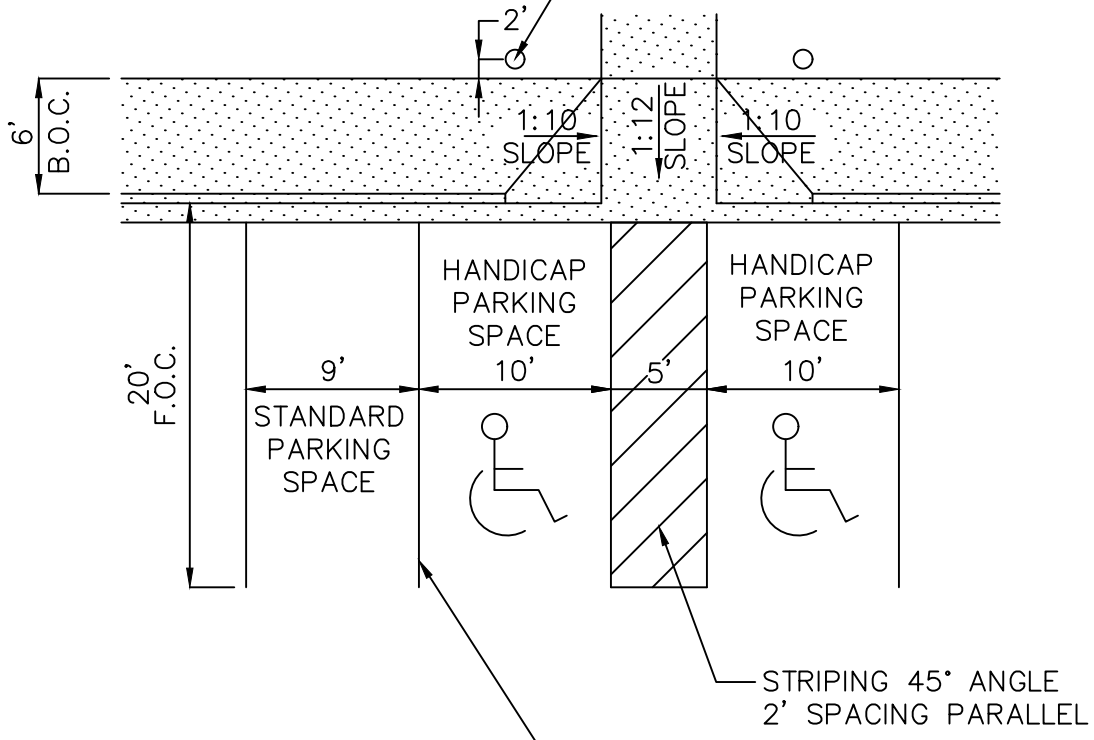

HANDICAP PARKING SIGN (TYPICAL)

4" x 6 MIL, DRY TRAFFIC PAINT
 PPG INDUSTRIES "TRAFFIC AND ZONE
 MARKING PAINT 11 LINE", GLIDDEN,
 "TRAFFIC ZONE PAINT", BENJAMINE
 MOORE "IRON CLAD SAFETY ZONE
 PAINT" OR EQUAL.
 COLOR:
 HANDICAP - BLUE
 STANDARD - WHITE

CITY OF CORDELE, GEORGIA - STANDARD DETAIL

90 DEGREE PAVEMENT STRIPING &
 HANDICAP CURB CUT DETAIL

DETAIL NO:

P-008

DATE: